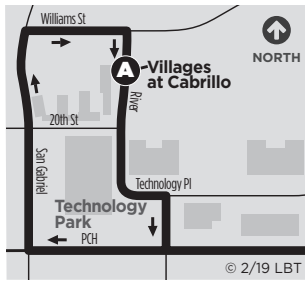

171 Seal Beach 175 CSULB

Service between Villages at Cabrillo and Seal Beach along PCH

Monday-Friday Eastbound

ROUTE NUMBER	VILLAGES AT CABRILLO A	PCH AT SANTA FE B	PCH AT LONG BEACH C	PCH AT CHERRY D	PCH AT XIMENO E	ANAHEIM AT PCH F	CSULB ADMIN G	MARKET PLACE H	ELECTRIC AT MAIN J
171	4:25	4:28	4:34	4:39	4:45	4:47	4:53	5:02	5:06
171	5:05	5:08	5:14	5:20	5:26	5:28	5:34	5:43	5:47
171	5:45	5:48	5:55	6:01	6:08	6:11	6:17	6:26	6:30
171	6:05	6:09	6:16	6:22	6:29	6:32	6:38	6:47	6:51
175	6:25	6:29	6:36	6:42	6:49	6:52	7:02	--	--
175	6:37	6:41	6:48	6:54	7:01	7:04	7:14	--	--
171	6:49	6:53	7:00	7:07	7:16	7:19	7:26	7:37	7:41
175	7:02	7:06	7:14	7:21	7:30	7:33	7:44	--	--
175	7:13	7:17	7:25	7:32	7:41	7:44	7:55	--	--
171	7:25	7:29	7:37	7:45	7:54	7:57	8:04	8:15	8:19
175	7:41	7:45	7:53	8:01	8:10	8:13	8:24	--	--
175	7:49	7:53	8:01	8:09	8:18	8:21	8:32	--	--
171	8:01	8:05	8:13	8:21	8:30	8:33	8:40	8:51	8:55
175	8:12	8:16	8:24	8:32	8:41	8:44	8:54	--	--
175	8:24	8:28	8:36	8:44	8:53	8:56	9:06	--	--
171	8:37	8:41	8:49	8:57	9:05	9:08	9:15	9:26	9:30
175	8:49	8:53	9:01	9:09	9:17	9:20	9:30	--	--
175	9:03	9:07	9:15	9:23	9:31	9:34	9:44	--	--
171	9:15	9:19	9:27	9:35	9:43	9:46	9:53	10:04	10:08
175	9:30	9:34	9:42	9:50	9:58	10:01	10:11	--	--
175	9:45	9:49	9:57	10:05	10:13	10:16	10:26	--	--
171	10:00	10:04	10:12	10:20	10:28	10:31	10:38	10:50	10:54
175	10:23	10:27	10:35	10:43	10:51	10:54	11:04	--	--
171	10:40	10:44	10:52	11:00	11:08	11:11	11:18	11:30	11:34
175	10:55	10:59	11:07	11:15	11:23	11:26	11:37	--	--
171	11:20	11:24	11:32	11:40	11:49	11:52	11:59	12:11	12:15
175	11:40	11:45	11:53	12:01	12:10	12:13	12:24	--	--
171	12:00	12:05	12:13	12:21	12:30	12:33	12:40	12:52	12:56
175	12:20	12:25	12:33	12:41	12:50	12:53	1:04	--	--
171	12:35	12:40	12:48	12:56	1:05	1:08	1:15	1:27	1:31
175	12:50	12:55	1:03	1:11	1:20	1:23	1:34	--	--
175	1:04	1:09	1:17	1:25	1:34	1:37	1:48	--	--
171	1:20	1:25	1:33	1:41	1:50	1:53	2:00	2:12	2:16
175	1:37	1:42	1:50	1:58	2:07	2:10	2:21	--	--
171	1:50	1:55	2:03	2:11	2:20	2:23	2:30	2:42	2:46
175	2:11	2:16	2:24	2:32	2:41	2:44	2:55	--	--
175	2:22	2:27	2:35	2:43	2:52	2:55	3:06	--	--
171	2:32	2:38	2:46	2:54	3:03	3:06	3:13	3:25	3:29
175	2:45	2:51	2:59	3:07	3:16	3:19	3:30	--	--
175	3:01	3:07	3:15	3:23	3:32	3:35	3:46	--	--
175	3:11	3:17	3:25	3:33	3:42	3:45	3:56	--	--
171	3:23	3:29	3:38	3:46	3:55	3:58	4:05	4:17	4:21
175	3:33	3:39	3:48	3:56	4:05	4:08	4:19	--	--
175	3:52	3:58	4:07	4:15	4:24	4:27	4:38	--	--
171	4:05	4:11	4:20	4:28	4:37	4:40	4:47	4:59	5:03
175	4:25	4:31	4:40	4:48	4:57	5:00	5:12	--	--
171	4:45	4:51	5:00	5:08	5:17	5:20	5:27	5:39	5:43
175	5:05	5:11	5:20	5:28	5:37	5:40	5:52	--	--
171	5:25	5:31	5:39	5:46	5:55	5:58	6:05	6:17	6:21
175	5:45	5:50	5:58	6:05	6:14	6:17	6:28	--	--
171	6:02	6:06	6:14	6:21	6:30	6:32	6:38	6:49	6:53
171	6:33	6:37	6:44	6:51	6:59	7:01	7:07	7:17	7:21
171	7:14	7:17	7:24	7:31	7:39	7:41	7:47	7:57	8:01
171	7:51	7:54	8:01	8:07	8:14	8:16	8:22	8:32	8:36
171	8:16	8:19	8:26	8:32	8:38	8:40	8:46	8:56	9:00
171	8:48	8:51	8:57	9:03	9:09	9:11	9:17	9:27	9:31

Service between Villages at Cabrillo and Seal Beach along PCH

171 Seal Beach 175 CSULB

Times shown are departure times - please arrive a couple minutes early.