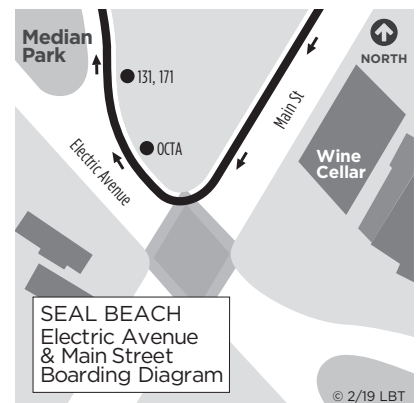

171 Seal Beach 175 CSULB

Service between Villages at Cabrillo and Seal Beach along PCH

Monday-Friday Eastbound

ROUTE NUMBER	VILLAGES AT CABRILLO A	PCH AT SANTA FE B	PCH AT LONG BEACH C	PCH AT CHERRY D	PCH AT XIMENO E	ANAHEIM AT PCH F	CSULB ADMIN G	MARKET PLACE H	ELECTRIC AT MAIN J
171	4:25	4:28	4:34	4:39	4:45	4:47	4:53	5:02	5:06
171	5:05	5:08	5:14	5:20	5:26	5:28	5:34	5:43	5:47
171	5:45	5:48	5:55	6:01	6:08	6:11	6:17	6:26	6:30
171	6:05	6:09	6:16	6:22	6:29	6:32	6:38	6:47	6:51
175	6:25	6:29	6:36	6:42	6:49	6:52	7:02	--	--
175	6:37	6:41	6:48	6:54	7:01	7:04	7:14	--	--
171	6:49	6:53	7:00	7:07	7:16	7:19	7:26	7:37	7:41
175	7:02	7:06	7:14	7:21	7:30	7:33	7:44	--	--
175	7:13	7:17	7:25	7:32	7:41	7:44	7:55	--	--
171	7:25	7:29	7:37	7:45	7:54	7:57	8:04	8:15	8:19
175	7:41	7:45	7:53	8:01	8:10	8:13	8:24	--	--
175	7:49	7:53	8:01	8:09	8:18	8:21	8:32	--	--
171	8:01	8:05	8:13	8:21	8:30	8:33	8:40	8:51	8:55
175	8:12	8:16	8:24	8:32	8:41	8:44	8:54	--	--
175	8:24	8:28	8:36	8:44	8:53	8:56	9:06	--	--
171	8:37	8:41	8:49	8:57	9:05	9:08	9:15	9:26	9:30
175	8:49	8:53	9:01	9:09	9:17	9:20	9:30	--	--
175	9:03	9:07	9:15	9:23	9:31	9:34	9:44	--	--
171	9:15	9:19	9:27	9:35	9:43	9:46	9:53	10:04	10:08
175	9:30	9:34	9:42	9:50	9:58	10:01	10:11	--	--
175	9:45	9:49	9:57	10:05	10:13	10:16	10:26	--	--
171	10:00	10:04	10:12	10:20	10:28	10:31	10:38	10:50	10:54
175	10:23	10:27	10:35	10:43	10:51	10:54	11:04	--	--
171	10:40	10:44	10:52	11:00	11:08	11:11	11:18	11:30	11:34
175	10:55	10:59	11:07	11:15	11:23	11:26	11:37	--	--
171	11:20	11:24	11:32	11:40	11:49	11:52	11:59	12:11	12:15
175	11:40	11:45	11:53	12:01	12:10	12:13	12:24	--	--
171	12:00	12:05	12:13	12:21	12:30	12:33	12:40	12:52	12:56
175	12:20	12:25	12:33	12:41	12:50	12:53	1:04	--	--
171	12:35	12:40	12:48	12:56	1:05	1:08	1:15	1:27	1:31
175	12:50	12:55	1:03	1:11	1:20	1:23	1:34	--	--
175	1:04	1:09	1:17	1:25	1:34	1:37	1:48	--	--
171	1:20	1:25	1:33	1:41	1:50	1:53	2:00	2:12	2:16
175	1:37	1:42	1:50	1:58	2:07	2:10	2:21	--	--
171	1:50	1:55	2:03	2:11	2:20	2:23	2:30	2:42	2:46
175	2:11	2:16	2:24	2:32	2:41	2:44	2:55	--	--
175	2:22	2:27	2:35	2:43	2:52	2:55	3:06	--	--
171	2:32	2:38	2:46	2:54	3:03	3:06	3:13	3:25	3:29
175	2:45	2:51	2:59	3:07	3:16	3:19	3:30	--	--
175	3:01	3:07	3:15	3:23	3:32	3:35	3:46	--	--
175	3:11	3:17	3:25	3:33	3:42	3:45	3:56	--	--
171	3:23	3:29	3:38	3:46	3:55	3:58	4:05	4:17	4:21
175	3:33	3:39	3:48	3:56	4:05	4:08	4:19	--	--
175	3:52	3:58	4:07	4:15	4:24	4:27	4:38	--	--
171	4:05	4:11	4:20	4:28	4:37	4:40	4:47	4:59	5:03
175	4:25	4:31	4:40	4:48	4:57	5:00	5:12	--	--
171	4:45	4:51	5:00	5:08	5:17	5:20	5:27	5:39	5:43
175	5:05	5:11	5:20	5:28	5:37	5:40	5:52	--	--
171	5:25	5:31	5:39	5:46	5:55	5:58	6:05	6:17	6:21
175	5:45	5:50	5:58	6:05	6:14	6:17	6:28	--	--
171	6:02	6:06	6:14	6:21	6:30	6:32	6:38	6:49	6:53
171	6:33	6:37	6:44	6:51	6:59	7:01	7:07	7:17	7:21
171	7:14	7:17	7:24	7:31	7:39	7:41	7:47	7:57	8:01
171	7:51	7:54	8:01	8:07	8:14	8:16	8:22	8:32	8:36
171	8:16	8:19	8:26	8:32	8:38	8:40	8:46	8:56	9:00
171	8:48	8:51	8:57	9:03	9:09	9:11	9:17	9:27	9:31

Service between Villages at Cabrillo and Seal Beach along PCH

171 Seal Beach 175 CSULB

Times shown are departure times - please arrive a couple minutes early.