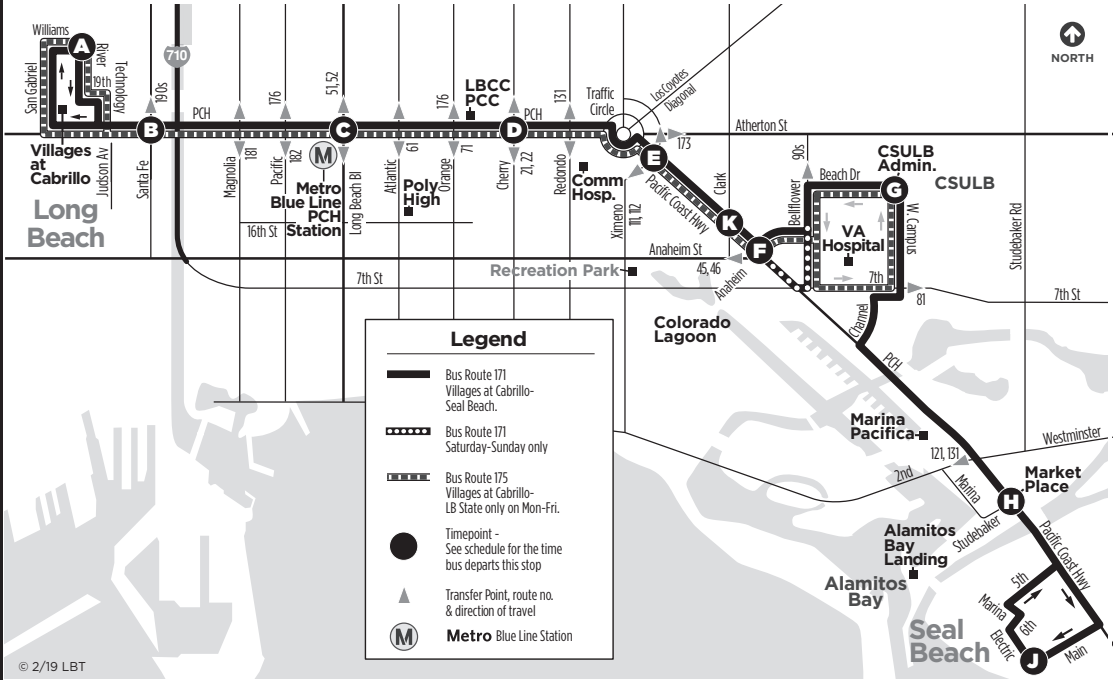

171 Seal Beach 175 CSULB

Service between Villages at Cabrillo and Seal Beach along PCH

Monday-Friday Eastbound

ROUTE NUMBER	VILLAGES AT CABRILLO A	PCH AT SANTA FE B	PCH AT LONG BEACH C	PCH AT CHERRY D	PCH AT XIMENO E	ANAHEIM AT PCH F	CSULB ADMIN G	MARKET PLACE H	ELECTRIC AT MAIN J
171	4:25	4:28	4:34	4:39	4:45	4:47	4:53	5:02	5:06
171	5:05	5:08	5:14	5:20	5:26	5:28	5:34	5:43	5:47
171	5:45	5:48	5:55	6:01	6:08	6:11	6:17	6:26	6:30
171	6:05	6:09	6:16	6:22	6:29	6:32	6:38	6:47	6:51
175	6:25	6:29	6:36	6:42	6:49	6:52	7:02	--	--
175	6:37	6:41	6:48	6:54	7:01	7:04	7:14	--	--
171	6:49	6:53	7:00	7:07	7:16	7:19	7:26	7:37	7:41
175	7:02	7:06	7:14	7:21	7:30	7:33	7:44	--	--
175	7:13	7:17	7:25	7:32	7:41	7:44	7:55	--	--
171	7:25	7:29	7:37	7:45	7:54	7:57	8:04	8:15	8:19
175	7:41	7:45	7:53	8:01	8:10	8:13	8:24	--	--
175	7:49	7:53	8:01	8:09	8:18	8:21	8:32	--	--
171	8:01	8:05	8:13	8:21	8:30	8:33	8:40	8:51	8:55
175	8:12	8:16	8:24	8:32	8:41	8:44	8:54	--	--
175	8:24	8:28	8:36	8:44	8:53	8:56	9:06	--	--
171	8:37	8:41	8:49	8:57	9:05	9:08	9:15	9:26	9:30
175	8:49	8:53	9:01	9:09	9:17	9:20	9:30	--	--
175	9:03	9:07	9:15	9:23	9:31	9:34	9:44	--	--
171	9:15	9:19	9:27	9:35	9:43	9:46	9:53	10:04	10:08
175	9:30	9:34	9:42	9:50	9:58	10:01	10:11	--	--
175	9:45	9:49	9:57	10:05	10:13	10:16	10:26	--	--
171	10:00	10:04	10:12	10:20	10:28	10:31	10:38	10:50	10:54
175	10:23	10:27	10:35	10:43	10:51	10:54	11:04	--	--
171	10:40	10:44	10:52	11:00	11:08	11:11	11:18	11:30	11:34
175	10:55	10:59	11:07	11:15	11:23	11:26	11:37	--	--
171	11:20	11:24	11:32	11:40	11:49	11:52	11:59	12:11	12:15
175	11:40	11:45	11:53	12:01	12:10	12:13	12:24	--	--
171	12:00	12:05	12:13	12:21	12:30	12:33	12:40	12:52	12:56
175	12:20	12:25	12:33	12:41	12:50	12:53	1:04	--	--
171	12:35	12:40	12:48	12:56	1:05	1:08	1:15	1:27	1:31
175	12:50	12:55	1:03	1:11	1:20	1:23	1:34	--	--
175	1:04	1:09	1:17	1:25	1:34	1:37	1:48	--	--
171	1:20	1:25	1:33	1:41	1:50	1:53	2:00	2:12	2:16
175	1:37	1:42	1:50	1:58	2:07	2:10	2:21	--	--
171	1:50	1:55	2:03	2:11	2:20	2:23	2:30	2:42	2:46
175	2:11	2:16	2:24	2:32	2:41	2:44	2:55	--	--
175	2:22	2:27	2:35	2:43	2:52	2:55	3:06	--	--
171	2:32	2:38	2:46	2:54	3:03	3:06	3:13	3:25	3:29
175	2:45	2:51	2:59	3:07	3:16	3:19	3:30	--	--
175	3:01	3:07	3:15	3:23	3:32	3:35	3:46	--	--
175	3:11	3:17	3:25	3:33	3:42	3:45	3:56	--	--
171	3:23	3:29	3:38	3:46	3:55	3:58	4:05	4:17	4:21
175	3:33	3:39	3:48	3:56	4:05	4:08	4:19	--	--
175	3:52	3:58	4:07	4:15	4:24	4:27	4:38	--	--
171	4:05	4:11	4:20	4:28	4:37	4:40	4:47	4:59	5:03
175	4:25	4:31	4:40	4:48	4:57	5:00	5:12	--	--
171	4:45	4:51	5:00	5:08	5:17	5:20	5:27	5:39	5:43
175	5:05	5:11	5:20	5:28	5:37	5:40	5:52	--	--
171	5:25	5:31	5:39	5:46	5:55	5:58	6:05	6:17	6:21
175	5:45	5:50	5:58	6:05	6:14	6:17	6:28	--	--
171	6:02	6:06	6:14	6:21	6:30	6:32	6:38	6:49	6:53
171	6:33	6:37	6:44	6:51	6:59	7:01	7:07	7:17	7:21
171	7:14	7:17	7:24	7:31	7:39	7:41	7:47	7:57	8:01
171	7:51	7:54	8:01	8:07	8:14	8:16	8:22	8:32	8:36
171	8:16	8:19	8:26	8:32	8:38	8:40	8:46	8:56	9:00
171	8:48	8:51	8:57	9:03	9:09	9:11	9:17	9:27	9:31

Service between Villages at Cabrillo and Seal Beach along PCH

171 Seal Beach 175 CSULB

Times shown are departure times - please arrive a couple minutes early.