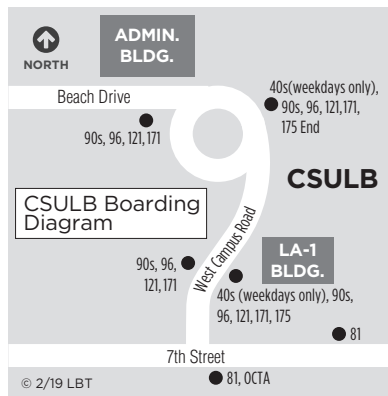

171 Seal Beach 175 CSULB

Service between Villages at Cabrillo and Seal Beach along PCH

Monday-Friday Eastbound

ROUTE NUMBER	VILLAGES AT CABRILLO A	PCH AT SANTA FE B	PCH AT LONG BEACH C	PCH AT CHERRY D	PCH AT XIMENO E	ANAHEIM AT PCH F	CSULB ADMIN G	MARKET PLACE H	ELECTRIC AT MAIN J
171	4:25	4:28	4:34	4:39	4:45	4:47	4:53	5:02	5:06
171	5:05	5:08	5:14	5:20	5:26	5:28	5:34	5:43	5:47
171	5:45	5:48	5:55	6:01	6:08	6:11	6:17	6:26	6:30
171	6:05	6:09	6:16	6:22	6:29	6:32	6:38	6:47	6:51
175	6:25	6:29	6:36	6:42	6:49	6:52	7:02	--	--
175	6:37	6:41	6:48	6:54	7:01	7:04	7:14	--	--
171	6:49	6:53	7:00	7:07	7:16	7:19	7:26	7:37	7:41
175	7:02	7:06	7:14	7:21	7:30	7:33	7:44	--	--
175	7:13	7:17	7:25	7:32	7:41	7:44	7:55	--	--
171	7:25	7:29	7:37	7:45	7:54	7:57	8:04	8:15	8:19
175	7:41	7:45	7:53	8:01	8:10	8:13	8:24	--	--
175	7:49	7:53	8:01	8:09	8:18	8:21	8:32	--	--
171	8:01	8:05	8:13	8:21	8:30	8:33	8:40	8:51	8:55
175	8:12	8:16	8:24	8:32	8:41	8:44	8:54	--	--
175	8:24	8:28	8:36	8:44	8:53	8:56	9:06	--	--
171	8:37	8:41	8:49	8:57	9:05	9:08	9:15	9:26	9:30
175	8:49	8:53	9:01	9:09	9:17	9:20	9:30	--	--
175	9:03	9:07	9:15	9:23	9:31	9:34	9:44	--	--
171	9:15	9:19	9:27	9:35	9:43	9:46	9:53	10:04	10:08
175	9:30	9:34	9:42	9:50	9:58	10:01	10:11	--	--
175	9:45	9:49	9:57	10:05	10:13	10:16	10:26	--	--
171	10:00	10:04	10:12	10:20	10:28	10:31	10:38	10:50	10:54
175	10:23	10:27	10:35	10:43	10:51	10:54	11:04	--	--
171	10:40	10:44	10:52	11:00	11:08	11:11	11:18	11:30	11:34
175	10:55	10:59	11:07	11:15	11:23	11:26	11:37	--	--
171	11:20	11:24	11:32	11:40	11:49	11:52	11:59	12:11	12:15
175	11:40	11:45	11:53	12:01	12:10	12:13	12:24	--	--
171	12:00	12:05	12:13	12:21	12:30	12:33	12:40	12:52	12:56
175	12:20	12:25	12:33	12:41	12:50	12:53	1:04	--	--
171	12:35	12:40	12:48	12:56	1:05	1:08	1:15	1:27	1:31
175	12:50	12:55	1:03	1:11	1:20	1:23	1:34	--	--
175	1:04	1:09	1:17	1:25	1:34	1:37	1:48	--	--
171	1:20	1:25	1:33	1:41	1:50	1:53	2:00	2:12	2:16
175	1:37	1:42	1:50	1:58	2:07	2:10	2:21	--	--
171	1:50	1:55	2:03	2:11	2:20	2:23	2:30	2:42	2:46
175	2:11	2:16	2:24	2:32	2:41	2:44	2:55	--	--
175	2:22	2:27	2:35	2:43	2:52	2:55	3:06	--	--
171	2:32	2:38	2:46	2:54	3:03	3:06	3:13	3:25	3:29
175	2:45	2:51	2:59	3:07	3:16	3:19	3:30	--	--
175	3:01	3:07	3:15	3:23	3:32	3:35	3:46	--	--
175	3:11	3:17	3:25	3:33	3:42	3:45	3:56	--	--
171	3:23	3:29	3:38	3:46	3:55	3:58	4:05	4:17	4:21
175	3:33	3:39	3:48	3:56	4:05	4:08	4:19	--	--
175	3:52	3:58	4:07	4:15	4:24	4:27	4:38	--	--
171	4:05	4:11	4:20	4:28	4:37	4:40	4:47	4:59	5:03
175	4:25	4:31	4:40	4:48	4:57	5:00	5:12	--	--
171	4:45	4:51	5:00	5:08	5:17	5:20	5:27	5:39	5:43
175	5:05	5:11	5:20	5:28	5:37	5:40	5:52	--	--
171	5:25	5:31	5:39	5:46	5:55	5:58	6:05	6:17	6:21
175	5:45	5:50	5:58	6:05	6:14	6:17	6:28	--	--
171	6:02	6:06	6:14	6:21	6:30	6:32	6:38	6:49	6:53
171	6:33	6:37	6:44	6:51	6:59	7:01	7:07	7:17	7:21
171	7:14	7:17	7:24	7:31	7:39	7:41	7:47	7:57	8:01
171	7:51	7:54	8:01	8:07	8:14	8:16	8:22	8:32	8:36
171	8:16	8:19	8:26	8:32	8:38	8:40	8:46	8:56	9:00
171	8:48	8:51	8:57	9:03	9:09	9:11	9:17	9:27	9:31

Service between Villages at Cabrillo and Seal Beach along PCH

171 Seal Beach 175 CSULB

Times shown are departure times - please arrive a couple minutes early.