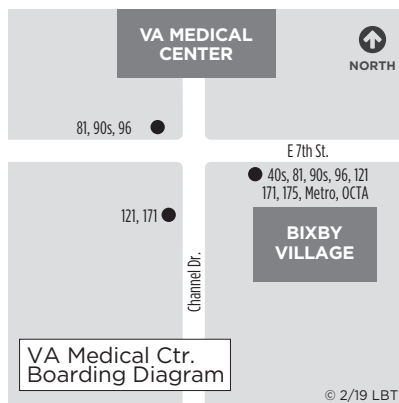

171 Seal Beach 175 CSULB

Service between Villages at Cabrillo and Seal Beach along PCH

Monday-Friday Eastbound

ROUTE NUMBER	VILLAGES AT CABRILLO A	PCH AT SANTA FE B	PCH AT LONG BEACH C	PCH AT CHERRY D	PCH AT XIMENO E	ANAHEIM AT PCH F	CSULB ADMIN G	MARKET PLACE H	ELECTRIC AT MAIN J
171	4:25	4:28	4:34	4:39	4:45	4:47	4:53	5:02	5:06
171	5:05	5:08	5:14	5:20	5:26	5:28	5:34	5:43	5:47
171	5:45	5:48	5:55	6:01	6:08	6:11	6:17	6:26	6:30
171	6:05	6:09	6:16	6:22	6:29	6:32	6:38	6:47	6:51
175	6:25	6:29	6:36	6:42	6:49	6:52	7:02	--	--
175	6:37	6:41	6:48	6:54	7:01	7:04	7:14	--	--
171	6:49	6:53	7:00	7:07	7:16	7:19	7:26	7:37	7:41
175	7:02	7:06	7:14	7:21	7:30	7:33	7:44	--	--
175	7:13	7:17	7:25	7:32	7:41	7:44	7:55	--	--
171	7:25	7:29	7:37	7:45	7:54	7:57	8:04	8:15	8:19
175	7:41	7:45	7:53	8:01	8:10	8:13	8:24	--	--
175	7:49	7:53	8:01	8:09	8:18	8:21	8:32	--	--
171	8:01	8:05	8:13	8:21	8:30	8:33	8:40	8:51	8:55
175	8:12	8:16	8:24	8:32	8:41	8:44	8:54	--	--
175	8:24	8:28	8:36	8:44	8:53	8:56	9:06	--	--
171	8:37	8:41	8:49	8:57	9:05	9:08	9:15	9:26	9:30
175	8:49	8:53	9:01	9:09	9:17	9:20	9:30	--	--
175	9:03	9:07	9:15	9:23	9:31	9:34	9:44	--	--
171	9:15	9:19	9:27	9:35	9:43	9:46	9:53	10:04	10:08
175	9:30	9:34	9:42	9:50	9:58	10:01	10:11	--	--
175	9:45	9:49	9:57	10:05	10:13	10:16	10:26	--	--
171	10:00	10:04	10:12	10:20	10:28	10:31	10:38	10:50	10:54
175	10:23	10:27	10:35	10:43	10:51	10:54	11:04	--	--
171	10:40	10:44	10:52	11:00	11:08	11:11	11:18	11:30	11:34
175	10:55	10:59	11:07	11:15	11:23	11:26	11:37	--	--
171	11:20	11:24	11:32	11:40	11:49	11:52	11:59	12:11	12:15
175	11:40	11:45	11:53	12:01	12:10	12:13	12:24	--	--
171	12:00	12:05	12:13	12:21	12:30	12:33	12:40	12:52	12:56
175	12:20	12:25	12:33	12:41	12:50	12:53	1:04	--	--
171	12:35	12:40	12:48	12:56	1:05	1:08	1:15	1:27	1:31
175	12:50	12:55	1:03	1:11	1:20	1:23	1:34	--	--
175	1:04	1:09	1:17	1:25	1:34	1:37	1:48	--	--
171	1:20	1:25	1:33	1:41	1:50	1:53	2:00	2:12	2:16
175	1:37	1:42	1:50	1:58	2:07	2:10	2:21	--	--
171	1:50	1:55	2:03	2:11	2:20	2:23	2:30	2:42	2:46
175	2:11	2:16	2:24	2:32	2:41	2:44	2:55	--	--
175	2:22	2:27	2:35	2:43	2:52	2:55	3:06	--	--
171	2:32	2:38	2:46	2:54	3:03	3:06	3:13	3:25	3:29
175	2:45	2:51	2:59	3:07	3:16	3:19	3:30	--	--
175	3:01	3:07	3:15	3:23	3:32	3:35	3:46	--	--
175	3:11	3:17	3:25	3:33	3:42	3:45	3:56	--	--
171	3:23	3:29	3:38	3:46	3:55	3:58	4:05	4:17	4:21
175	3:33	3:39	3:48	3:56	4:05	4:08	4:19	--	--
175	3:52	3:58	4:07	4:15	4:24	4:27	4:38	--	--
171	4:05	4:11	4:20	4:28	4:37	4:40	4:47	4:59	5:03
175	4:25	4:31	4:40	4:48	4:57	5:00	5:12	--	--
171	4:45	4:51	5:00	5:08	5:17	5:20	5:27	5:39	5:43
175	5:05	5:11	5:20	5:28	5:37	5:40	5:52	--	--
171	5:25	5:31	5:39	5:46	5:55	5:58	6:05	6:17	6:21
175	5:45	5:50	5:58	6:05	6:14	6:17	6:28	--	--
171	6:02	6:06	6:14	6:21	6:30	6:32	6:38	6:49	6:53
171	6:33	6:37	6:44	6:51	6:59	7:01	7:07	7:17	7:21
171	7:14	7:17	7:24	7:31	7:39	7:41	7:47	7:57	8:01
171	7:51	7:54	8:01	8:07	8:14	8:16	8:22	8:32	8:36
171	8:16	8:19	8:26	8:32	8:38	8:40	8:46	8:56	9:00
171	8:48	8:51	8:57	9:03	9:09	9:11	9:17	9:27	9:31

Service between Villages at Cabrillo and Seal Beach along PCH

171 Seal Beach 175 CSULB

Times shown are departure times - please arrive a couple minutes early.