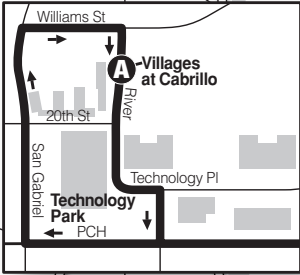

**Legend**

- Route 176 (M-F only)
- Route 176 Bus Stop
- Timepoint - See schedule for the time bus departs this stop
- Transfer Point, route no. & direction of travel
- Metro Blue Line Station

ZAP has fewer stops to provide faster service to major destinations. For local service, please ride the 170s.

Times shown are departure times – please arrive a couple minutes early.

Light Type = AM **Bold Type = PM**

**Route 176 does not operate on Saturdays & Sundays.**

Express service between Technology Place and LBCC Liberal Arts Campus