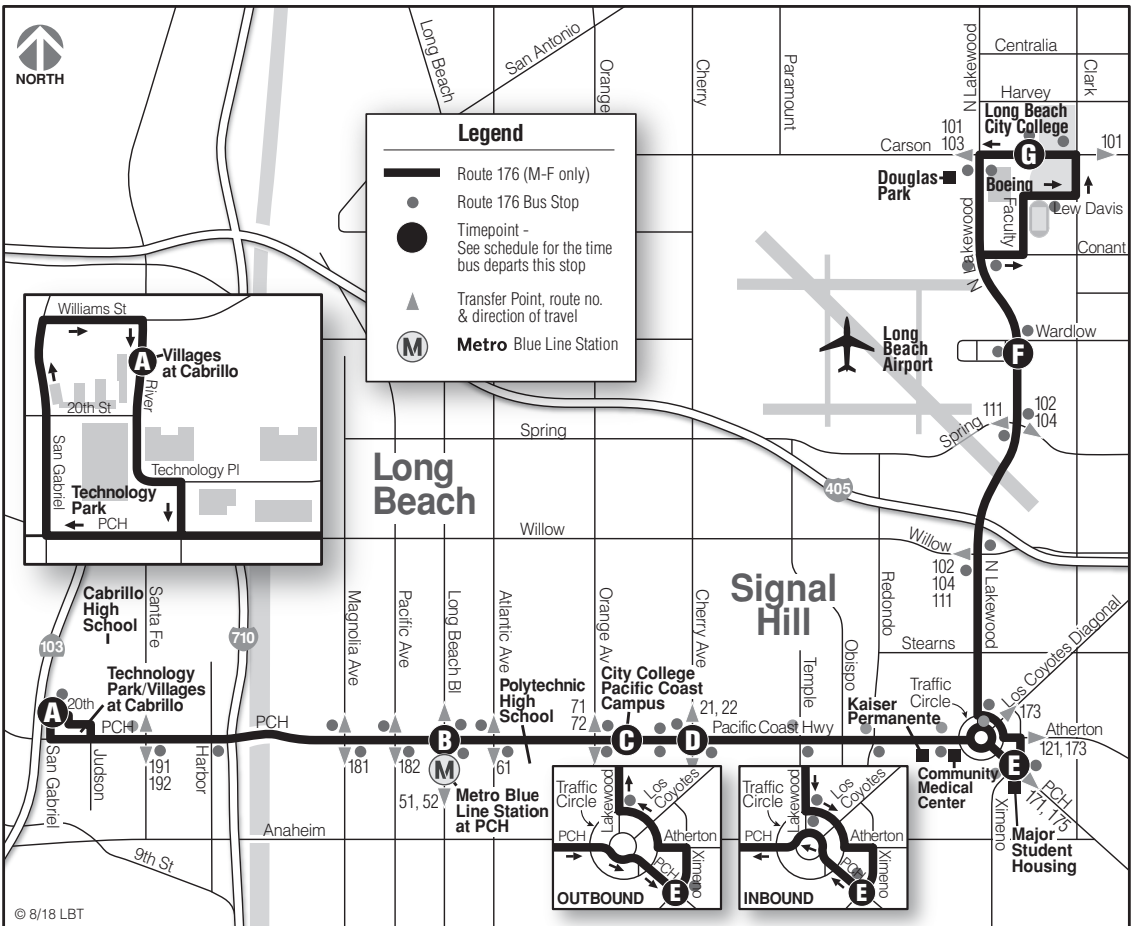

**Legend**

- Route 176 (M-F only)
- Route 176 Bus Stop
- Timepoint - See schedule for the time bus departs this stop
- Transfer Point, route no. & direction of travel
- Metro Blue Line Station

ZAP has fewer stops to provide faster service to major destinations. For local service, please ride the 170s.

Times shown are departure times – please arrive a couple minutes early.

Light Type = AM **Bold Type = PM**

**Route 176 does not operate on Saturdays & Sundays.**

Express service between Technology Place and LBCC Liberal Arts Campus