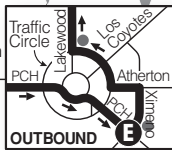

**Legend**

- Route 176 (M-F only)
- Route 176 Bus Stop
- Timepoint - See schedule for the time bus departs this stop
- Transfer Point, route no. & direction of travel
- Metro Blue Line Station

ZAP has fewer stops to provide faster service to major destinations. For local service, please ride the 170s.