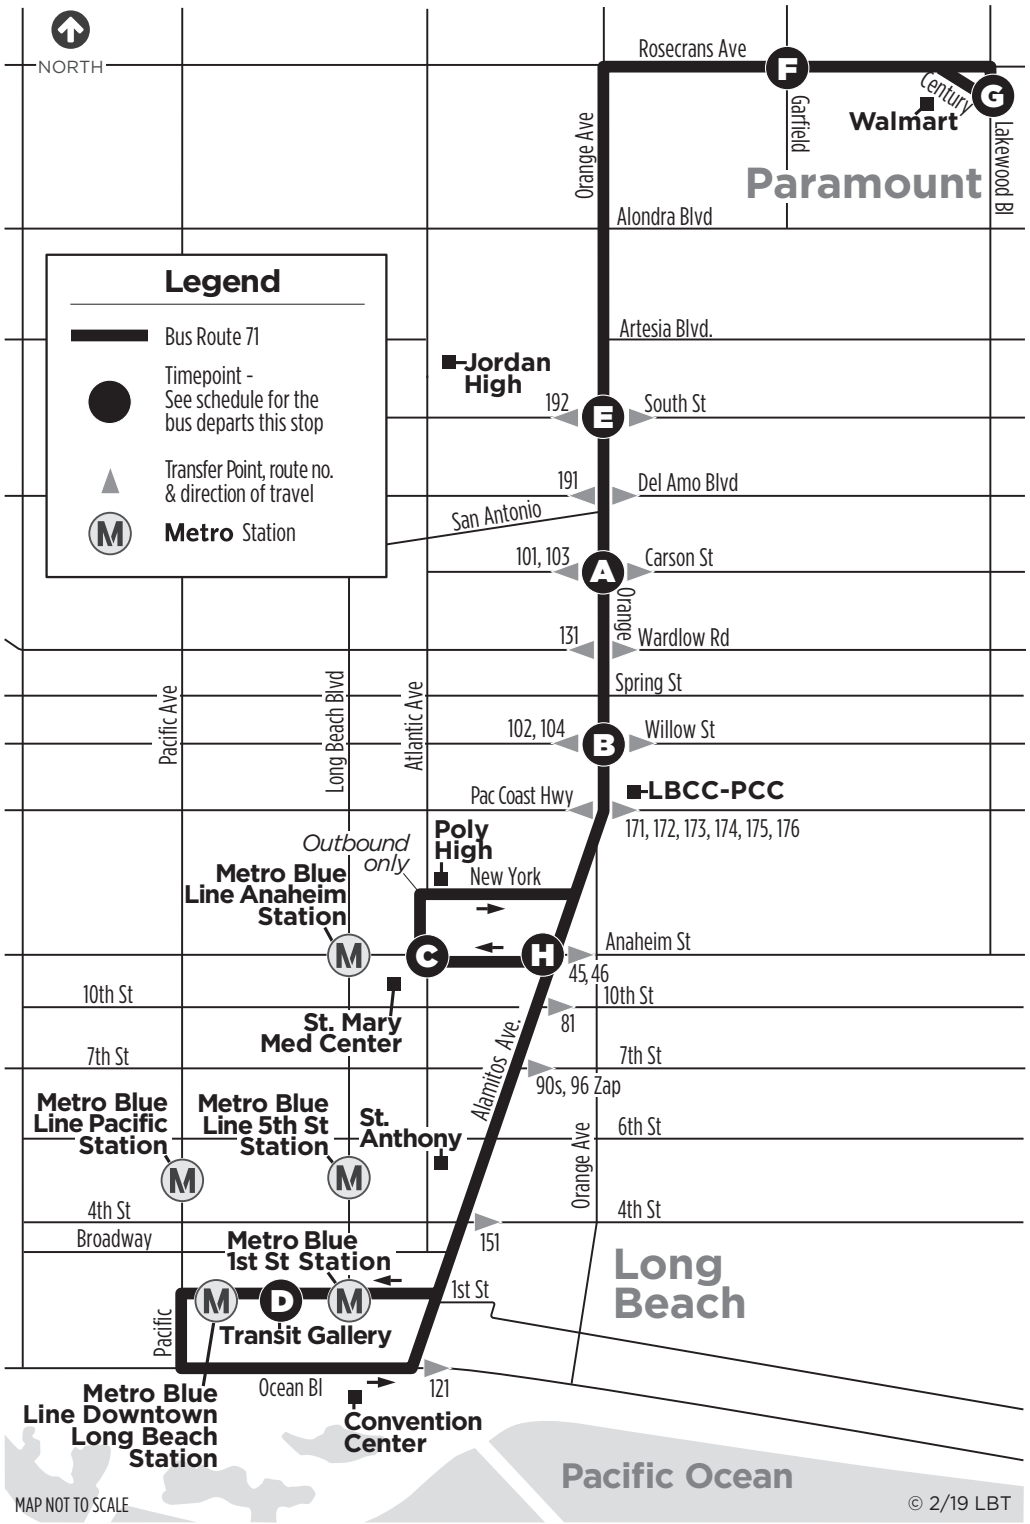

# 71 Alamos/Orange Avenue

Service between Downtown Long Beach and Rosecrans Ave

Service between Downtown Long Beach and Rosecrans Ave

# 71 Alamitos/Orange Avenue

Times shown are departure times - please arrive a couple minutes early.