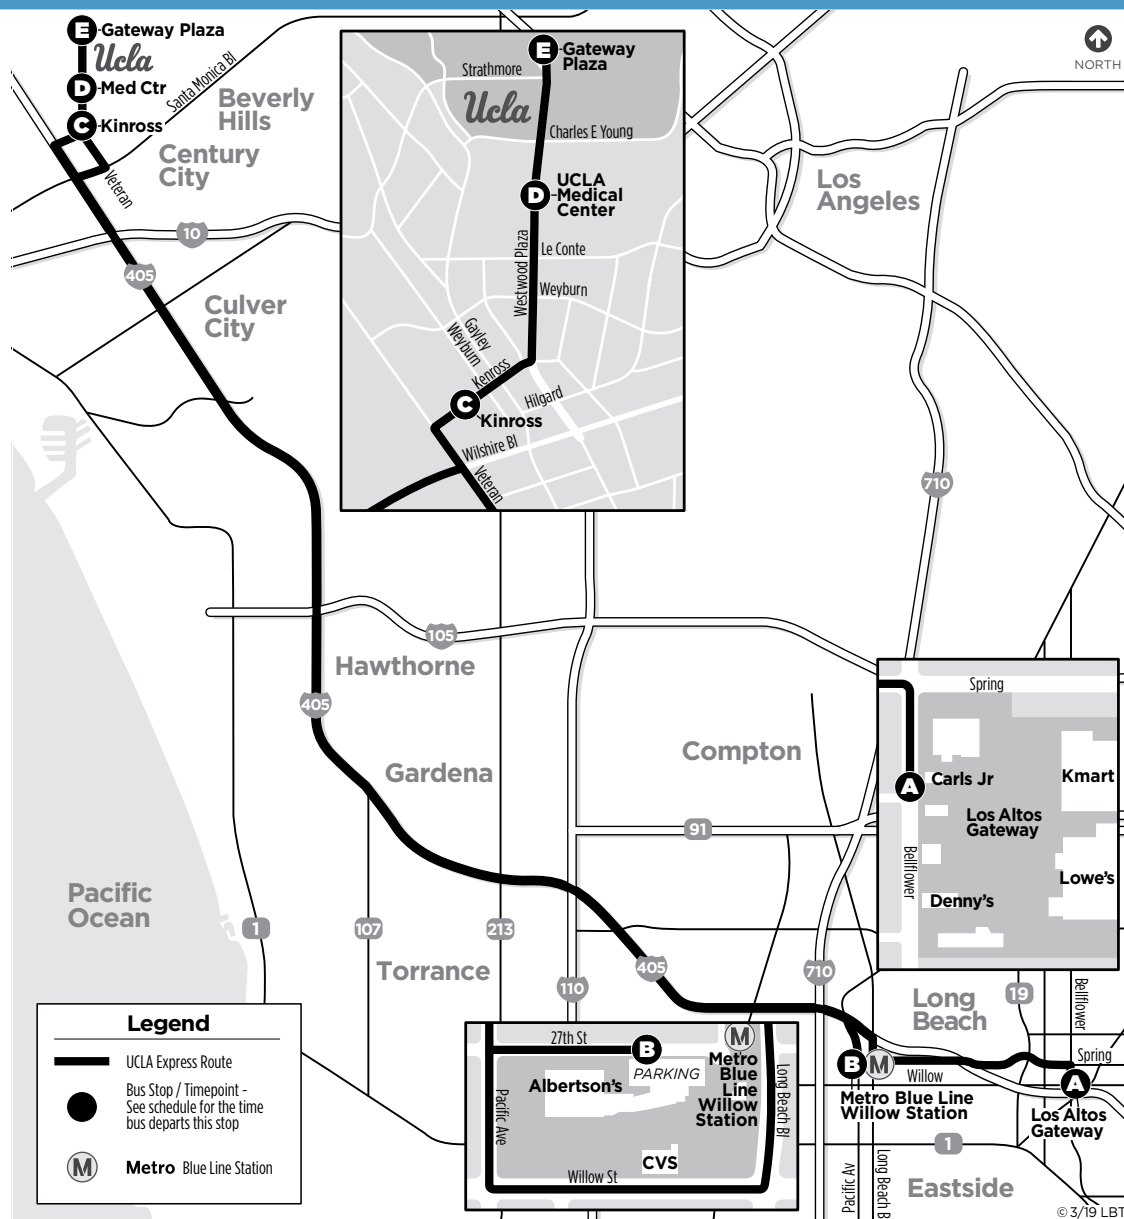

## Los Altos Gateway/Willow Station/ Westwood/UCLA

### Monday-Friday A.M. Northbound

DEPART BELLFLOWER & SPRING	DEPART WILLOW STATION	ARRIVE KINROSS	ARRIVE MEDICAL CENTER	ARRIVE GATEWAY PLAZA
<b>A</b>	<b>B</b>	<b>C</b>	<b>D</b>	<b>E</b>
5:15	5:35	6:40	6:43	6:45
6:00	6:20	7:40	7:43	7:45
6:45	7:05	8:40	8:43	8:45

### Monday-Friday P.M. Southbound

DEPART GATEWAY PLAZA	DEPART MEDICAL CENTER	DEPART KINROSS	ARRIVE WILLOW STATION	ARRIVE BELLFLOWER & SPRING
<b>E</b>	<b>D</b>	<b>C</b>	<b>B</b>	<b>A</b>
4:20	4:22	4:24	5:55	6:15
5:20	5:22	5:24	6:55	7:15
6:20	6:22	6:24	7:50	8:10

ALL TIMES ARE APPROXIMATE - Subject to Change Without Notice

This route runs a special schedule on the following holidays: Thanksgiving Day. Please call for details.