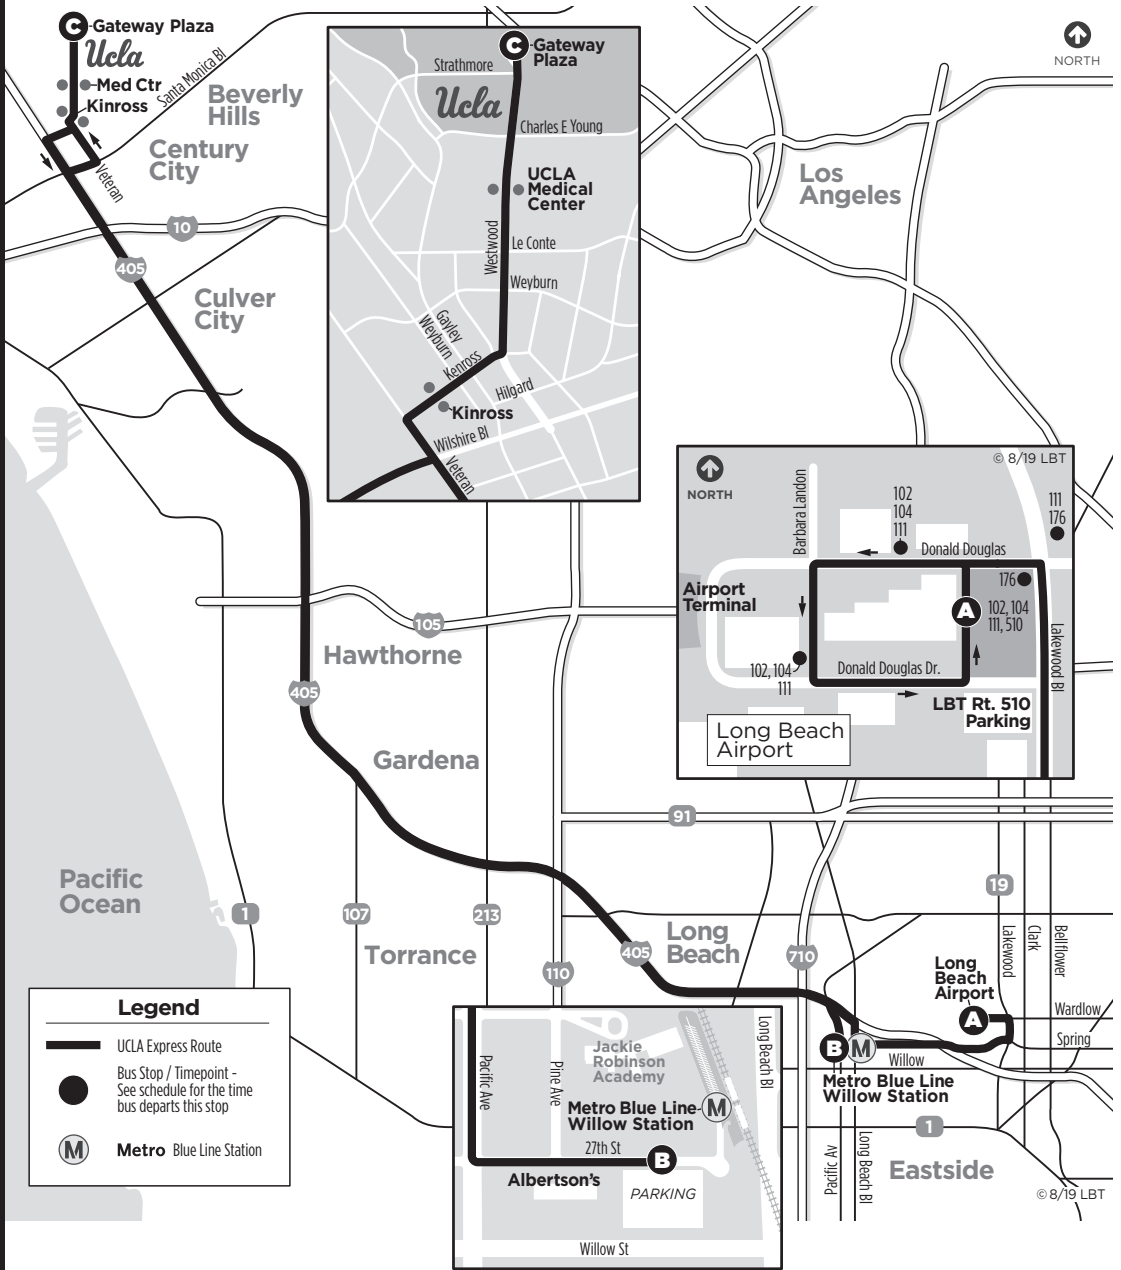

# 510 UCLA/Westwood Express

Service between Long Beach and UCLA via Metro Blue Line Willow Station

## Monday-Friday Northbound

## Monday-Friday Southbound

DEPART LONG BEACH AIRPORT <b>A</b>	>	DEPART WILLOW STATION <b>B</b>	>	ARRIVE UCLA <b>C</b>	DEPART UCLA <b>C</b>	>	ARRIVE WILLOW STATION <b>B</b>	>	ARRIVE LONG BEACH AIRPORT <b>A</b>
5:15		5:35		6:45	<b>4:20</b>		<b>5:55*</b>		<b>6:15</b>
6:00		6:20		7:45	<b>5:20</b>		<b>6:55*</b>		<b>7:15</b>
6:45		7:05		8:45	<b>6:20</b>		<b>7:50*</b>		<b>8:10</b>