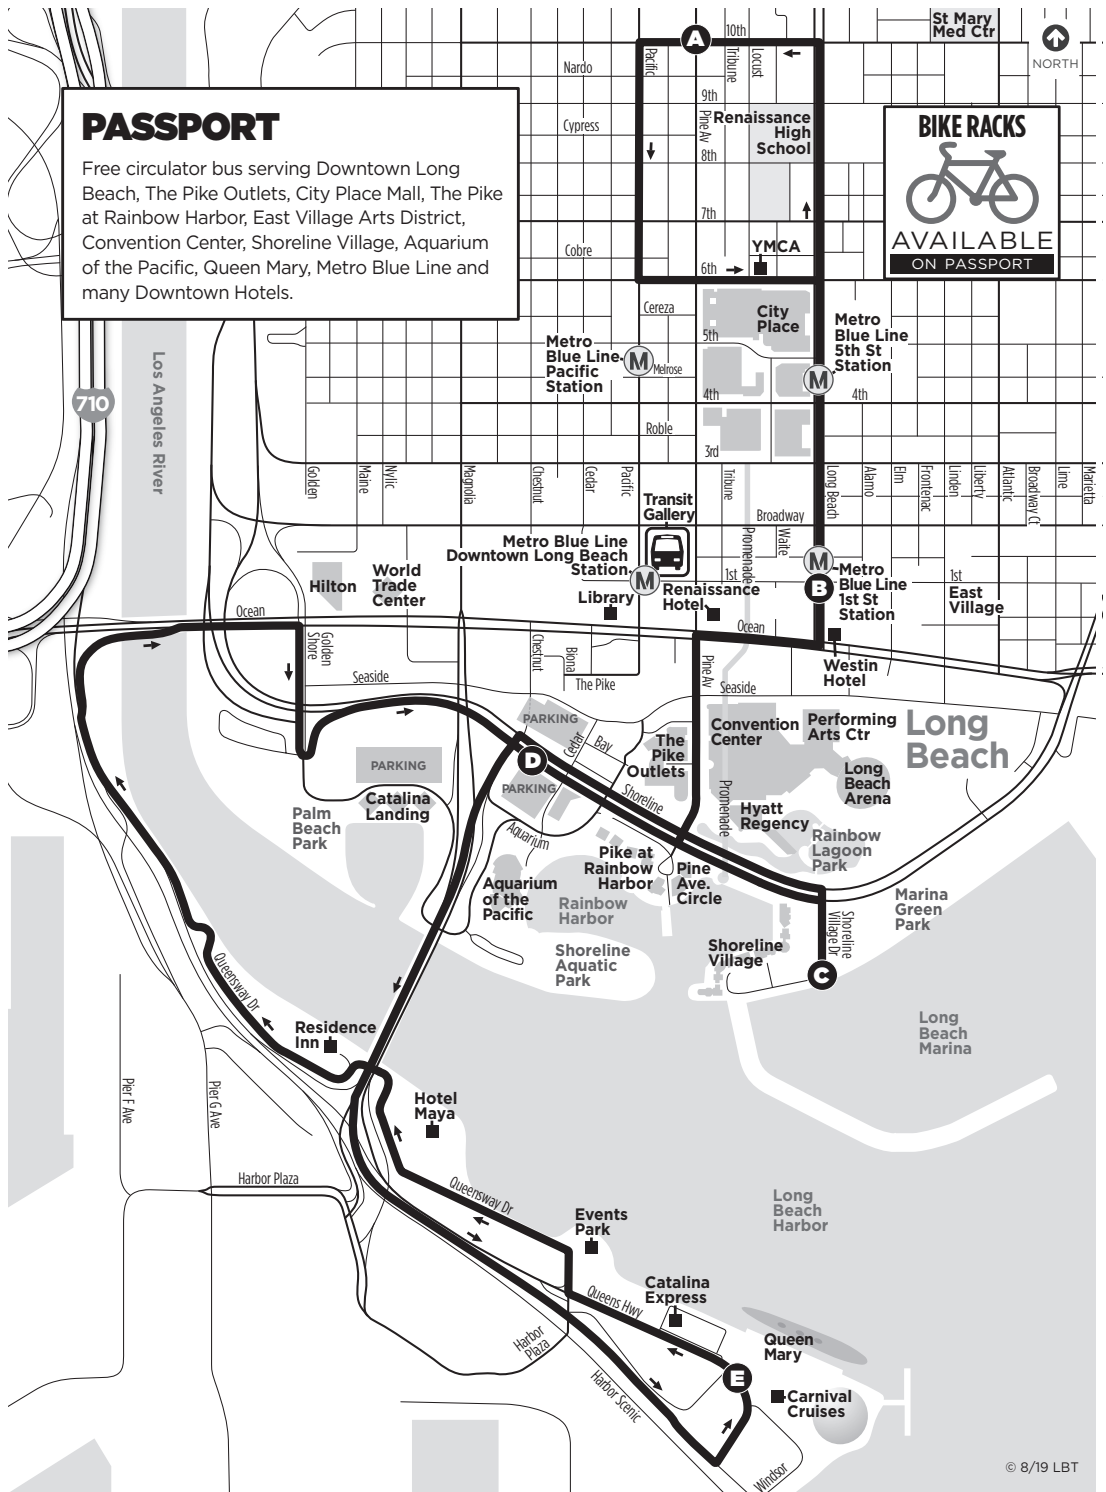

Passport

Free Service between Downtown Long Beach and Queen Mary