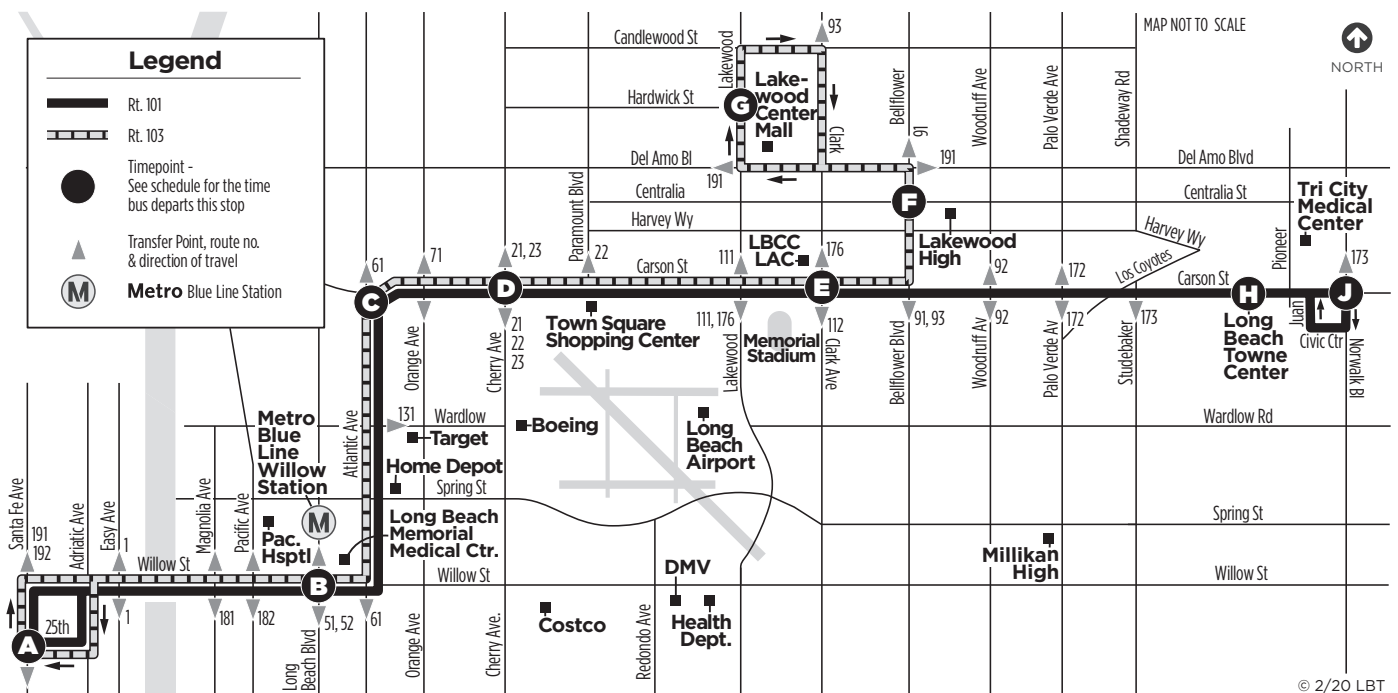

Route 101, 103

**Effective Date:
Sunday, September 19, 2021.**

**Fare Collection will resume,
Sunday, September 19, 2021**

**El cobro de tarifas regresará
el 19 de septiembre.**

Find out when your next bus will arrive at your stop by texting **“LBT” + “your stop number”** to 41411.

*Include a space between LBT and your stop number.

101 Santa Fe To Norwalk Eastbound

- **A** Santa Fe at 25th
- **B** Willow at Long Beach
- **C** Carson at Atlantic
- **D** Carson at Cherry
- **E** Carson at Clark
- **H** Towne Center East
- **J** Carson at Norwalk

WEEKDAYS

- First Trip 5:50 am
- Last Trip 8:50 pm
- Every 30 minutes

SATURDAYS/SUNDAYS/HOLIDAYS

- First Trip 5:50 am
- Last Trip 5:40 pm
- Every 60 minutes

103 Santa Fe To Lakewood Mall Eastbound

- **A** Santa Fe at 25th
- **B** Willow at Long Beach
- **C** Carson at Atlantic
- **D** Carson at Cherry
- **E** Clark at Carson
- **G** Lakewood at Hardwick

WEEKDAYS

- First Trip 6:20 am
- Last Trip 8:20 pm
- Every 40 minutes

SATURDAYS/SUNDAYS/HOLIDAYS

- First Trip 7:20 am
- Last Trip 6:20 pm
- Every 60 minutes

Si necesita ayuda para planificar su viaje, puede comunicarse con nuestro equipo de Atención al Cliente al **562.591.2301**, de lunes a viernes de 7 a.m. a 7 p.m.

(562) 591-2301 | ridelbt.com