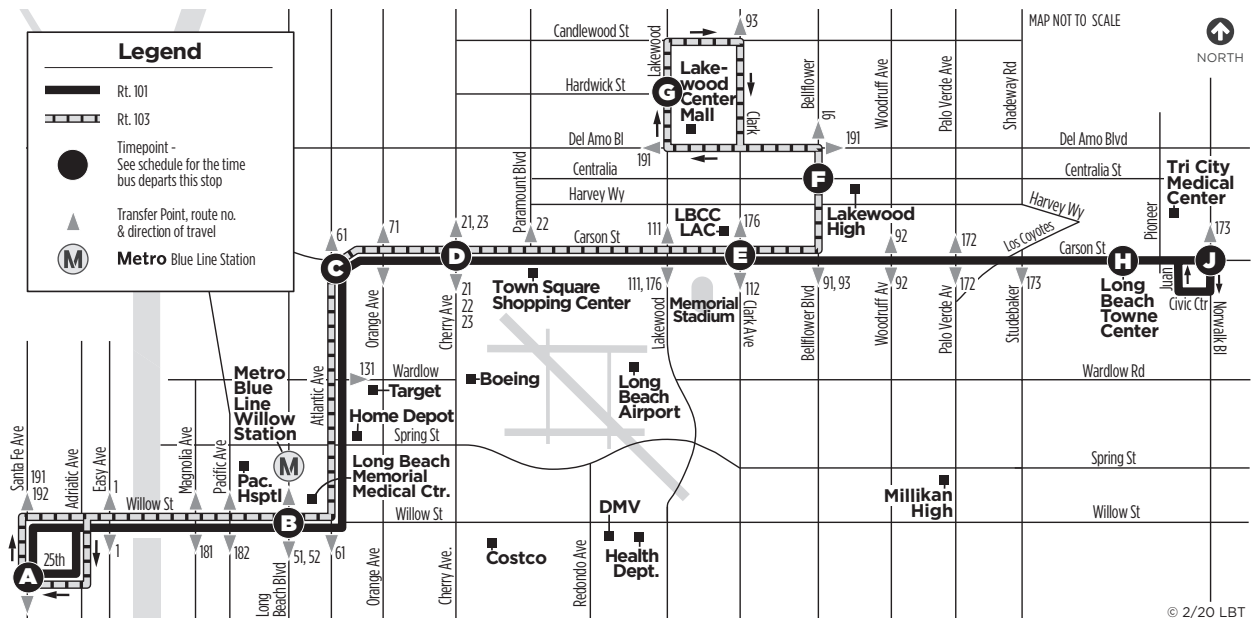

Find out when your next bus will arrive at your stop by texting **"LBT" + "your stop number"** to 41411.

*Include a space between LBT and your stop number.

101 Norwalk To Santa Fe Westbound

- J
Carson at Norwalk
- H
Towne Center East
- E
Carson at Clark
- D
Carson at Cherry
- C
Atlantic at Carson
- B
Willow at Long Beach
- A
Santa Fe at 25th

WEEKDAYS
▶ First Trip 5:03 am ▶ Last Trip 9:59 pm
Every 30 to 60 minutes

SATURDAYS
▶ First Trip 7:07 am ▶ Last Trip 7:19 pm
Every 60 minutes

SUNDAYS/HOLIDAYS
▶ First Trip 7:13 am ▶ Last Trip 7:25 pm
Every 60 minutes

103 Lakewood Mall To Santa Fe Westbound

- G
Lakewood at Hardwick
- F
Bellflower at Centralia
- E
Clark at Carson
- D
Carson at Cherry
- C
Atlantic at Carson
- B
Willow at Long Beach
- A
Santa Fe at 25th

WEEKDAYS
▶ First Trip 6:30 am ▶ Last Trip 9:31 pm
Every 40 to 60 minutes

SATURDAYS
▶ First Trip 6:33 am ▶ Last Trip 7:05 pm
Every 60 minutes

SUNDAYS/HOLIDAYS
▶ First Trip 6:36 am ▶ Last Trip 7:09 pm
Every 60 minutes