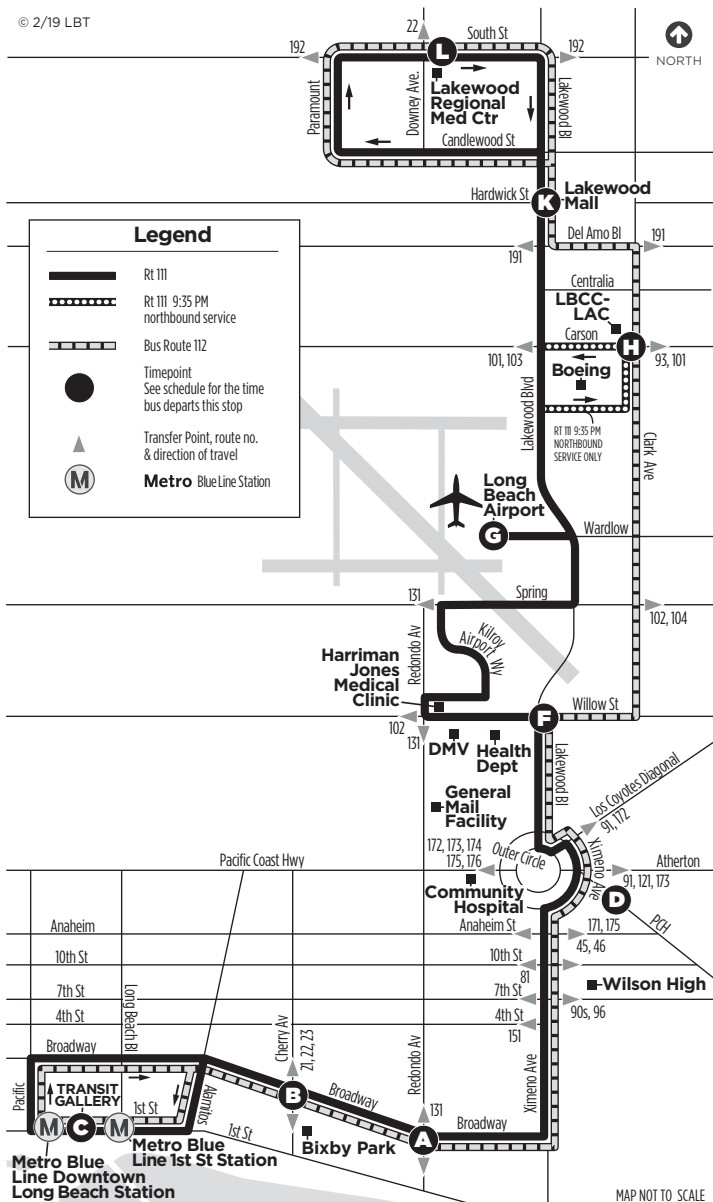

WEEKDAYS

▶ First Trip 6:05 am ▶ Last Trip 8:05 pm
Every 60 minutes

SATURDAYS/SUNDAYS/HOLIDAYS

▶ First Trip 6:05 am ▶ Last Trip 8:05 pm
Approximately Every 60 minutes

111 Downtown to Lakewood Center Mall Northbound

112 Clark Avenue To Downtown Southbound

L L H F D A B C
South at Downey ▶ Lakewood at Hardwick ▶ Clark at Carson ▶ Lakewood at Willow ▶ Ximeno at PCH ▶ Broadway at Redondo ▶ Broadway at Cherry ▶ Transit Gallery C

WEEKDAYS

▶ First Trip 6:36 am ▶ Last Trip 7:36 pm
Every 60 minutes

SATURDAYS

▶ First Trip 6:43 am ▶ Last Trip 7:37 pm
Every 60 minutes

SUNDAYS/HOLIDAYS

▶ First Trip 6:43 am ▶ Last Trip 7:40 pm
Every 60 minutes

WEEKDAYS

▶ First Trip 6:04 am ▶ Last Trip 8:05 pm
Every 30 to 60 minutes

SATURDAYS

▶ First Trip 6:09 am ▶ Last Trip 8:02 pm
Every 60 minutes

SUNDAYS/HOLIDAYS

▶ First Trip 6:09 am ▶ Last Trip 8:05 pm
Every 60 minutes