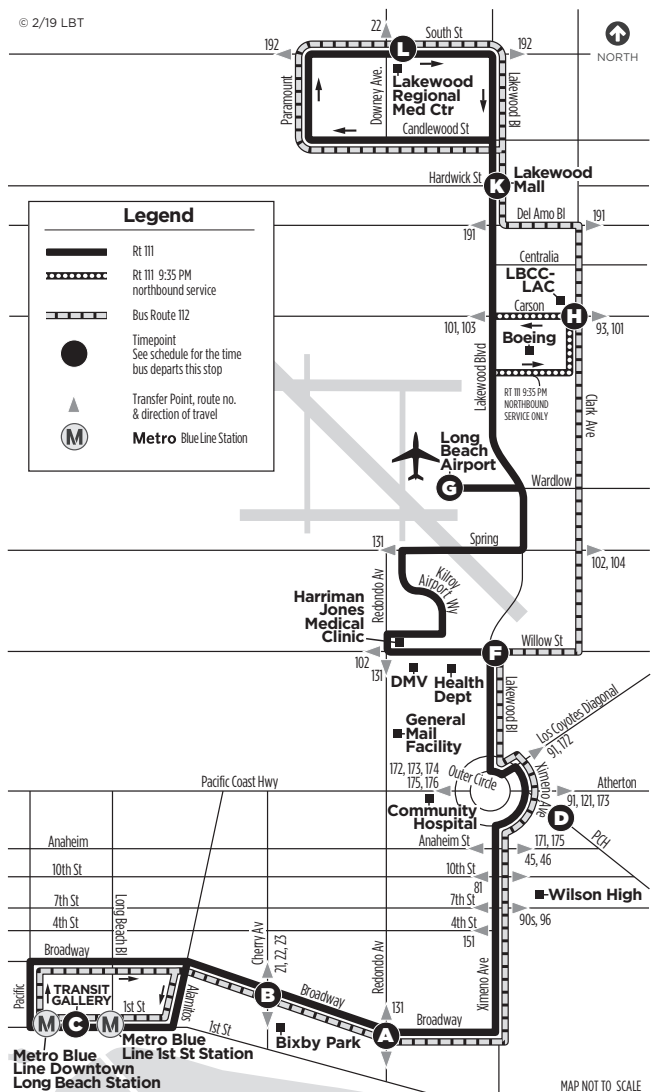

Route 111, 112 Downtown/ Lakewood Mall Northbound

**Effective Date:
Sunday, September 19, 2021.**

**Fare Collection will resume,
Sunday, September 19, 2021**

**El cobro de tarifas regresará
el 19 de septiembre.**

112 Downtown to Lakewood Center Mall Northbound

C Transit Gallery C **B** Broadway at Cherry **A** Broadway at Redondo **D** Ximeno at PCH **F** Lakewood at Willow **H** Clark at Carson **K** Lakewood at Hardwick **L** South at Downey

WEEKDAYS

▶ First Trip 6:05 am ▶ Last Trip 8:05 pm
Every 60 minutes

SATURDAYS/SUNDAYS/HOLIDAYS

▶ First Trip 6:05 am ▶ Last Trip 8:05 pm
Approximately Every 60 minutes

111 Downtown to Lakewood Center Mall Northbound

C Transit Gallery C **B** Broadway at Cherry **A** Broadway at Redondo **D** Ximeno at PCH **F** Lakewood at Willow **G** Long Beach Airport **H** Lakewood at Carson **K** Lakewood at Hardwick **L** South at Downey

WEEKDAYS

▶ First Trip 6:35 am ▶ Last Trip 7:35 pm
Every 60 minutes

SATURDAYS/SUNDAYS/HOLIDAYS

▶ First Trip 6:35 am ▶ Last Trip 7:35 pm
Approximately Every 60 minutes

Find out when your next bus will arrive at your stop by texting **“LBT” + “your stop number”** to 41411.

*Include a space between LBT and your stop number.

Si necesita ayuda para planear su viaje, llame a Atención al Cliente al **562.591.2301**, de lunes a viernes de 7 a.m. a 7 p.m.

Route 111 9:35 pm trip from Transit Gallery deviates to Carson at Clark Monday-Friday Only