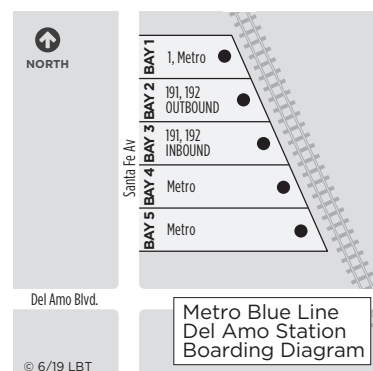

Route 191, 192 Del Amo Station/ Downtown Southbound

Effective Date:

Sunday, September 19, 2021.

**Fare Collection will resume,
Sunday, September 19, 2021**

**El cobro de tarifas regresará
el 19 de septiembre.**

191 Del Amo Boulevard To Downtown

Southbound

K Bloomfield at Del Amo   **L** Centralia at Norwalk   **H** Del Amo at Lakewood   **G** Del Amo at Cherry   **F** Del Amo at Long Beach   **D** Del Amo Station   **E** McHelen at Wardlow   **A** Santa Fe at Willow   **B** Anaheim at Santa Fe   **C** Transit Gallery C

WEEKDAYS

► First Trip 5:01 am*   ► Last Trip 10:22 pm
Every 30 to 60 minutes
*First trip begins at Del Amo Station

SATURDAYS/SUNDAYS/HOLIDAYS

► First Trip 5:08 am*   ► Last Trip 9:39 pm**
Every 40 minutes
*First trip begins at Del Amo at Cherry
**Last trip begins at Del Amo at Lakewood

192 Santa Fe Avenue To Downtown

Southbound

R Los Cerritos Center   **O** South at Bellflower   **N** South at Cherry   **M** Atlantic at Market   **F** Del Amo at Long Beach   **D** Del Amo Station   **Q** Hughes at Via Oro   **A** Santa Fe at Willow   **B** Anaheim at Santa Fe   **C** Transit Gallery C

WEEKDAYS

► First Trip 5:09 am   ► Last Trip 9:55 pm
Every 30 to 60 minutes
*First trip begins at South at Cherry

SATURDAYS/SUNDAYS/HOLIDAYS

► First Trip 5:34 am*   ► Last Trip 8:57 pm
Every 40 minutes
*First trip begins at South at Cherry

This route run special schedule on the following holidays:
Thanksgiving, Christmas and New Years. Please call for details.

Find out when your next bus will arrive at your stop by texting **"LBT" + "your stop number"** to 41411.

*Include a space between LBT and your stop number.

Si necesita ayuda para planear su viaje, llame a Atención al Cliente al **562.591.2301**, de lunes a viernes de 7 a.m. a 7 p.m.

(562) 591-2301 | ridelbt.com