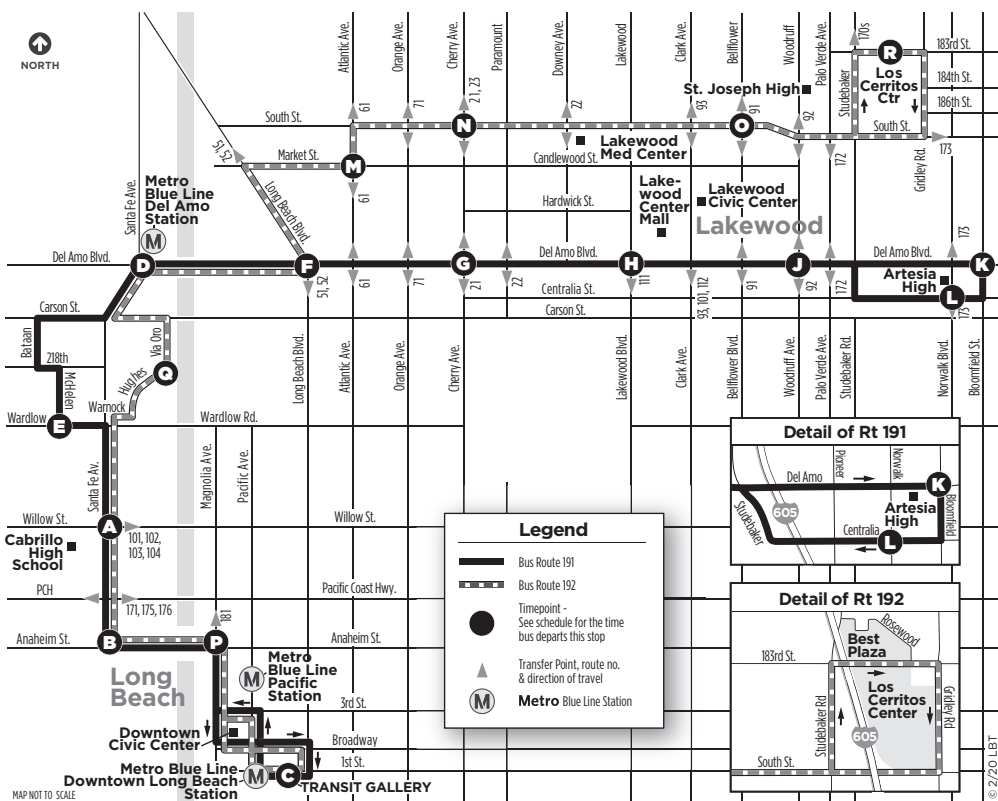

Northbound

C Transit Gallery C **B** Anaheim at Santa Fe **A** Santa Fe at Willow **Q** Hughes at Via Oro **D** Del Amo Station **F** Del Amo at Long Beach **M** Atlantic at Market **N** South at Cherry **O** South at Bellflower **R** Los Cerritos Center

WEEKDAYS

▶ First Trip 5:00 am ▶ Last Trip 10:30 pm
Every 30 to 60 minutes

SATURDAYS/SUNDAYS/HOLIDAYS

▶ First Trip 5:05 am ▶ Last Trip 10:05 pm
Every 40 to 60 minutes

This route run special schedule on the following holidays:
Thanksgiving, Christmas and New Years. Please call for details.

WEEKDAYS

► First Trip 5:01 am* ► Last Trip 10:22 pm
Every 30 to 60 minutes
*First trip begins at Del Amo Station

SATURDAYS/SUNDAYS/HOLIDAYS

► First Trip 5:08 am* ► Last Trip 9:39 pm**
Every 40 minutes
*First trip begins at Del Amo at Cherry
**Last trip begins at Del Amo at Lakewood

WEEKDAYS

► First Trip 5:09 am ► Last Trip 9:55 pm
Every 30 to 60 minutes
*First trip begins at South at Cherry

SATURDAYS/SUNDAYS/HOLIDAYS

► First Trip 5:34 am* ► Last Trip 8:57 pm
Every 40 minutes
*First trip begins at South at Cherry