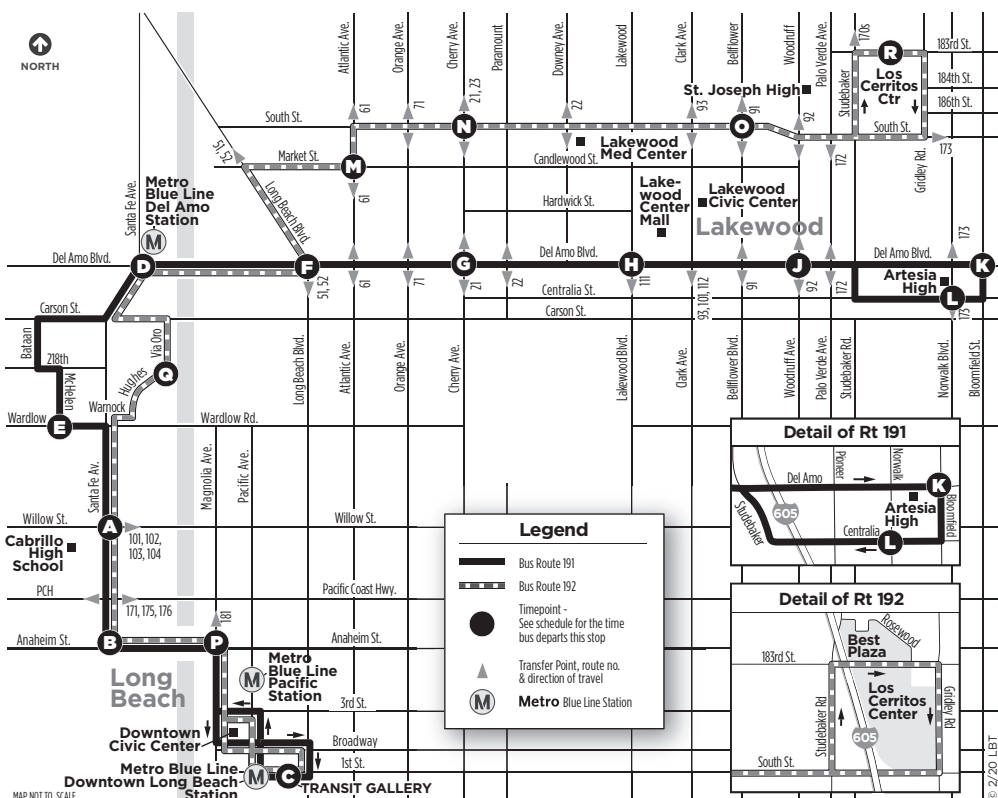

WEEKDAYS

► First Trip 5:01 am* ► Last Trip 10:22 pm
Every 30 to 60 minutes
*First trip begins at Del Amo Station

SATURDAYS/SUNDAYS/HOLIDAYS

► First Trip 5:08 am* ► Last Trip 9:39 pm**
Every 40 minutes
*First trip begins at Del Amo at Cherry
**Last trip begins at Del Amo at Lakewood

192 Santa Fe Avenue To Downtown

Southbound

R Los Cerritos Center **O** South at Bellflower **N** South at Cherry **M** Atlantic at Market **F** Del Amo at Long Beach **D** Del Amo Station **Q** Hughes at Via Oro **A** Santa Fe at Willow **B** Anaheim at Santa Fe **C** Transit Gallery C

WEEKDAYS

► First Trip 5:09 am ► Last Trip 9:55 pm
Every 30 to 60 minutes
*First trip begins at South at Cherry

SATURDAYS/SUNDAYS/HOLIDAYS

► First Trip 5:34 am* ► Last Trip 8:57 pm
Every 40 minutes
*First trip begins at South at Cherry

This route run special schedule on the following holidays:
Thanksgiving, Christmas and New Years. Please call for details.

Find out when your next bus will arrive at your stop by texting **"LBT" + "your stop number"** to 41411.