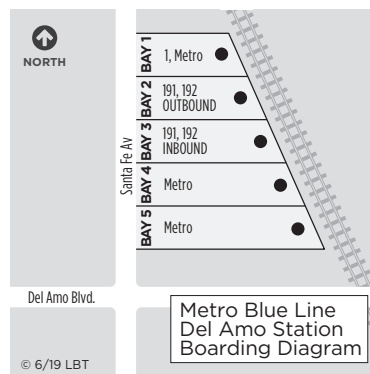

Northbound

C Transit Gallery C **B** Anaheim at Santa Fe **A** Santa Fe at Willow **Q** Hughes at Via Oro **D** Del Amo Station **F** Del Amo at Long Beach **M** Atlantic at Market **N** South at Cherry **O** South at Bellflower **R** Los Cerritos Center

WEEKDAYS

▶ First Trip 5:00 am ▶ Last Trip 10:30 pm
Every 30 to 60 minutes

SATURDAYS/SUNDAYS/HOLIDAYS

▶ First Trip 5:05 am ▶ Last Trip 10:05 pm
Every 40 to 60 minutes

This route run special schedule on the following holidays:
Thanksgiving, Christmas and New Years. Please call for details.

WEEKDAYS

► First Trip 5:01 am* ► Last Trip 10:22 pm
Every 30 to 60 minutes
*First trip begins at Del Amo Station

SATURDAYS/SUNDAYS/HOLIDAYS

► First Trip 5:08 am* ► Last Trip 9:39 pm**
Every 40 minutes
*First trip begins at Del Amo at Cherry
**Last trip begins at Del Amo at Lakewood

WEEKDAYS

► First Trip 5:09 am ► Last Trip 9:55 pm
Every 30 to 60 minutes
*First trip begins at South at Cherry

SATURDAYS/SUNDAYS/HOLIDAYS

► First Trip 5:34 am* ► Last Trip 8:57 pm
Every 40 minutes
*First trip begins at South at Cherry